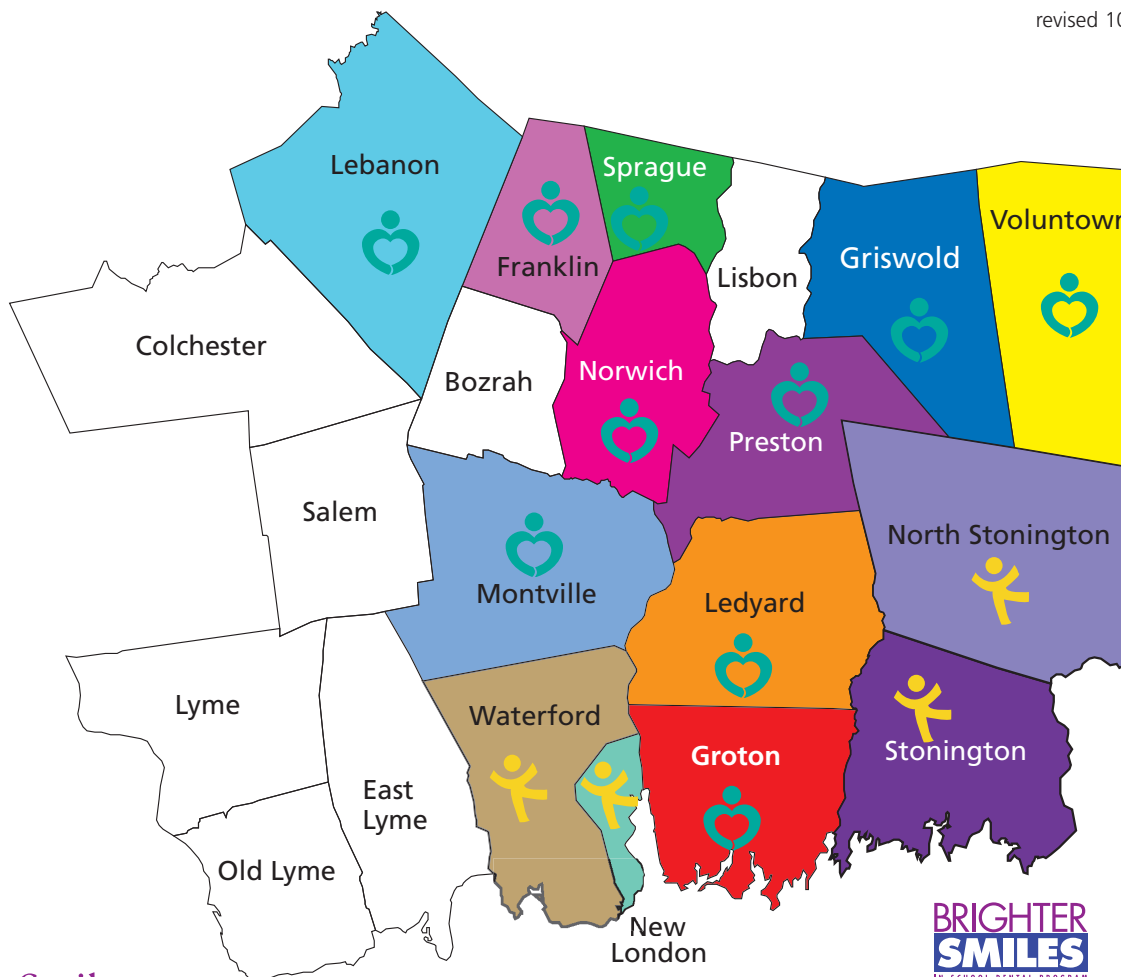

**Southeastern Connecticut
Oral Health Initiative
In-School Dental Program Sites in
New London County
School Year 2006-2007**

revised 10/06